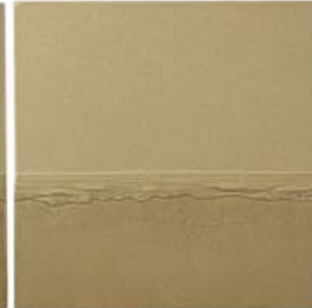

SC 13 SEASHELL
INSERT/ CORNER
1 1/2"x 1 1/2"

medicine bluff studio

SEA CULTURE

handmade tiles of distinction

POLYCHROME glaze

SC 30
SAND
& SEA 2
6"X 6"

SC 32
SAND
& SEA 4
6"X 6"

SC 31
SAND
& SEA 3
6"X 6"

SC 33
SAND
& SEA 5
6"X 6"

THE SEA CULTURE SERIES CAPTURES THE RELAXED RHYTHM OF LIFE ON THE BEACH.

OUR BEACH SCENES MAY BE ASSEMBLED IN A VARIETY OF WAYS TO MAKE YOUR OWN UNIQUE SCENE.

THE BABY SEA TURTLES MAY BE INSTALLED IN ANY COMBINATION TO TELL A PERSONAL STORY OF THEIR SCAMPERING HOME TO THE SEA.

THOUGH WE MAKE EVERY ATTEMPT FOR COLOR ACCURACY, PRINTING METHODS ARE NOT ABLE TO PERFECTLY MATCH ACTUAL GLAZE COLORS.

BEACH SCENES

SIENA glaze

EACH TILE 6"X 6"

SC 14 PARADISE LEFT SC 15 LIFE'S A BEACH SC 16 PRIVATE BEACH SC 17 PARADISE RIGHT